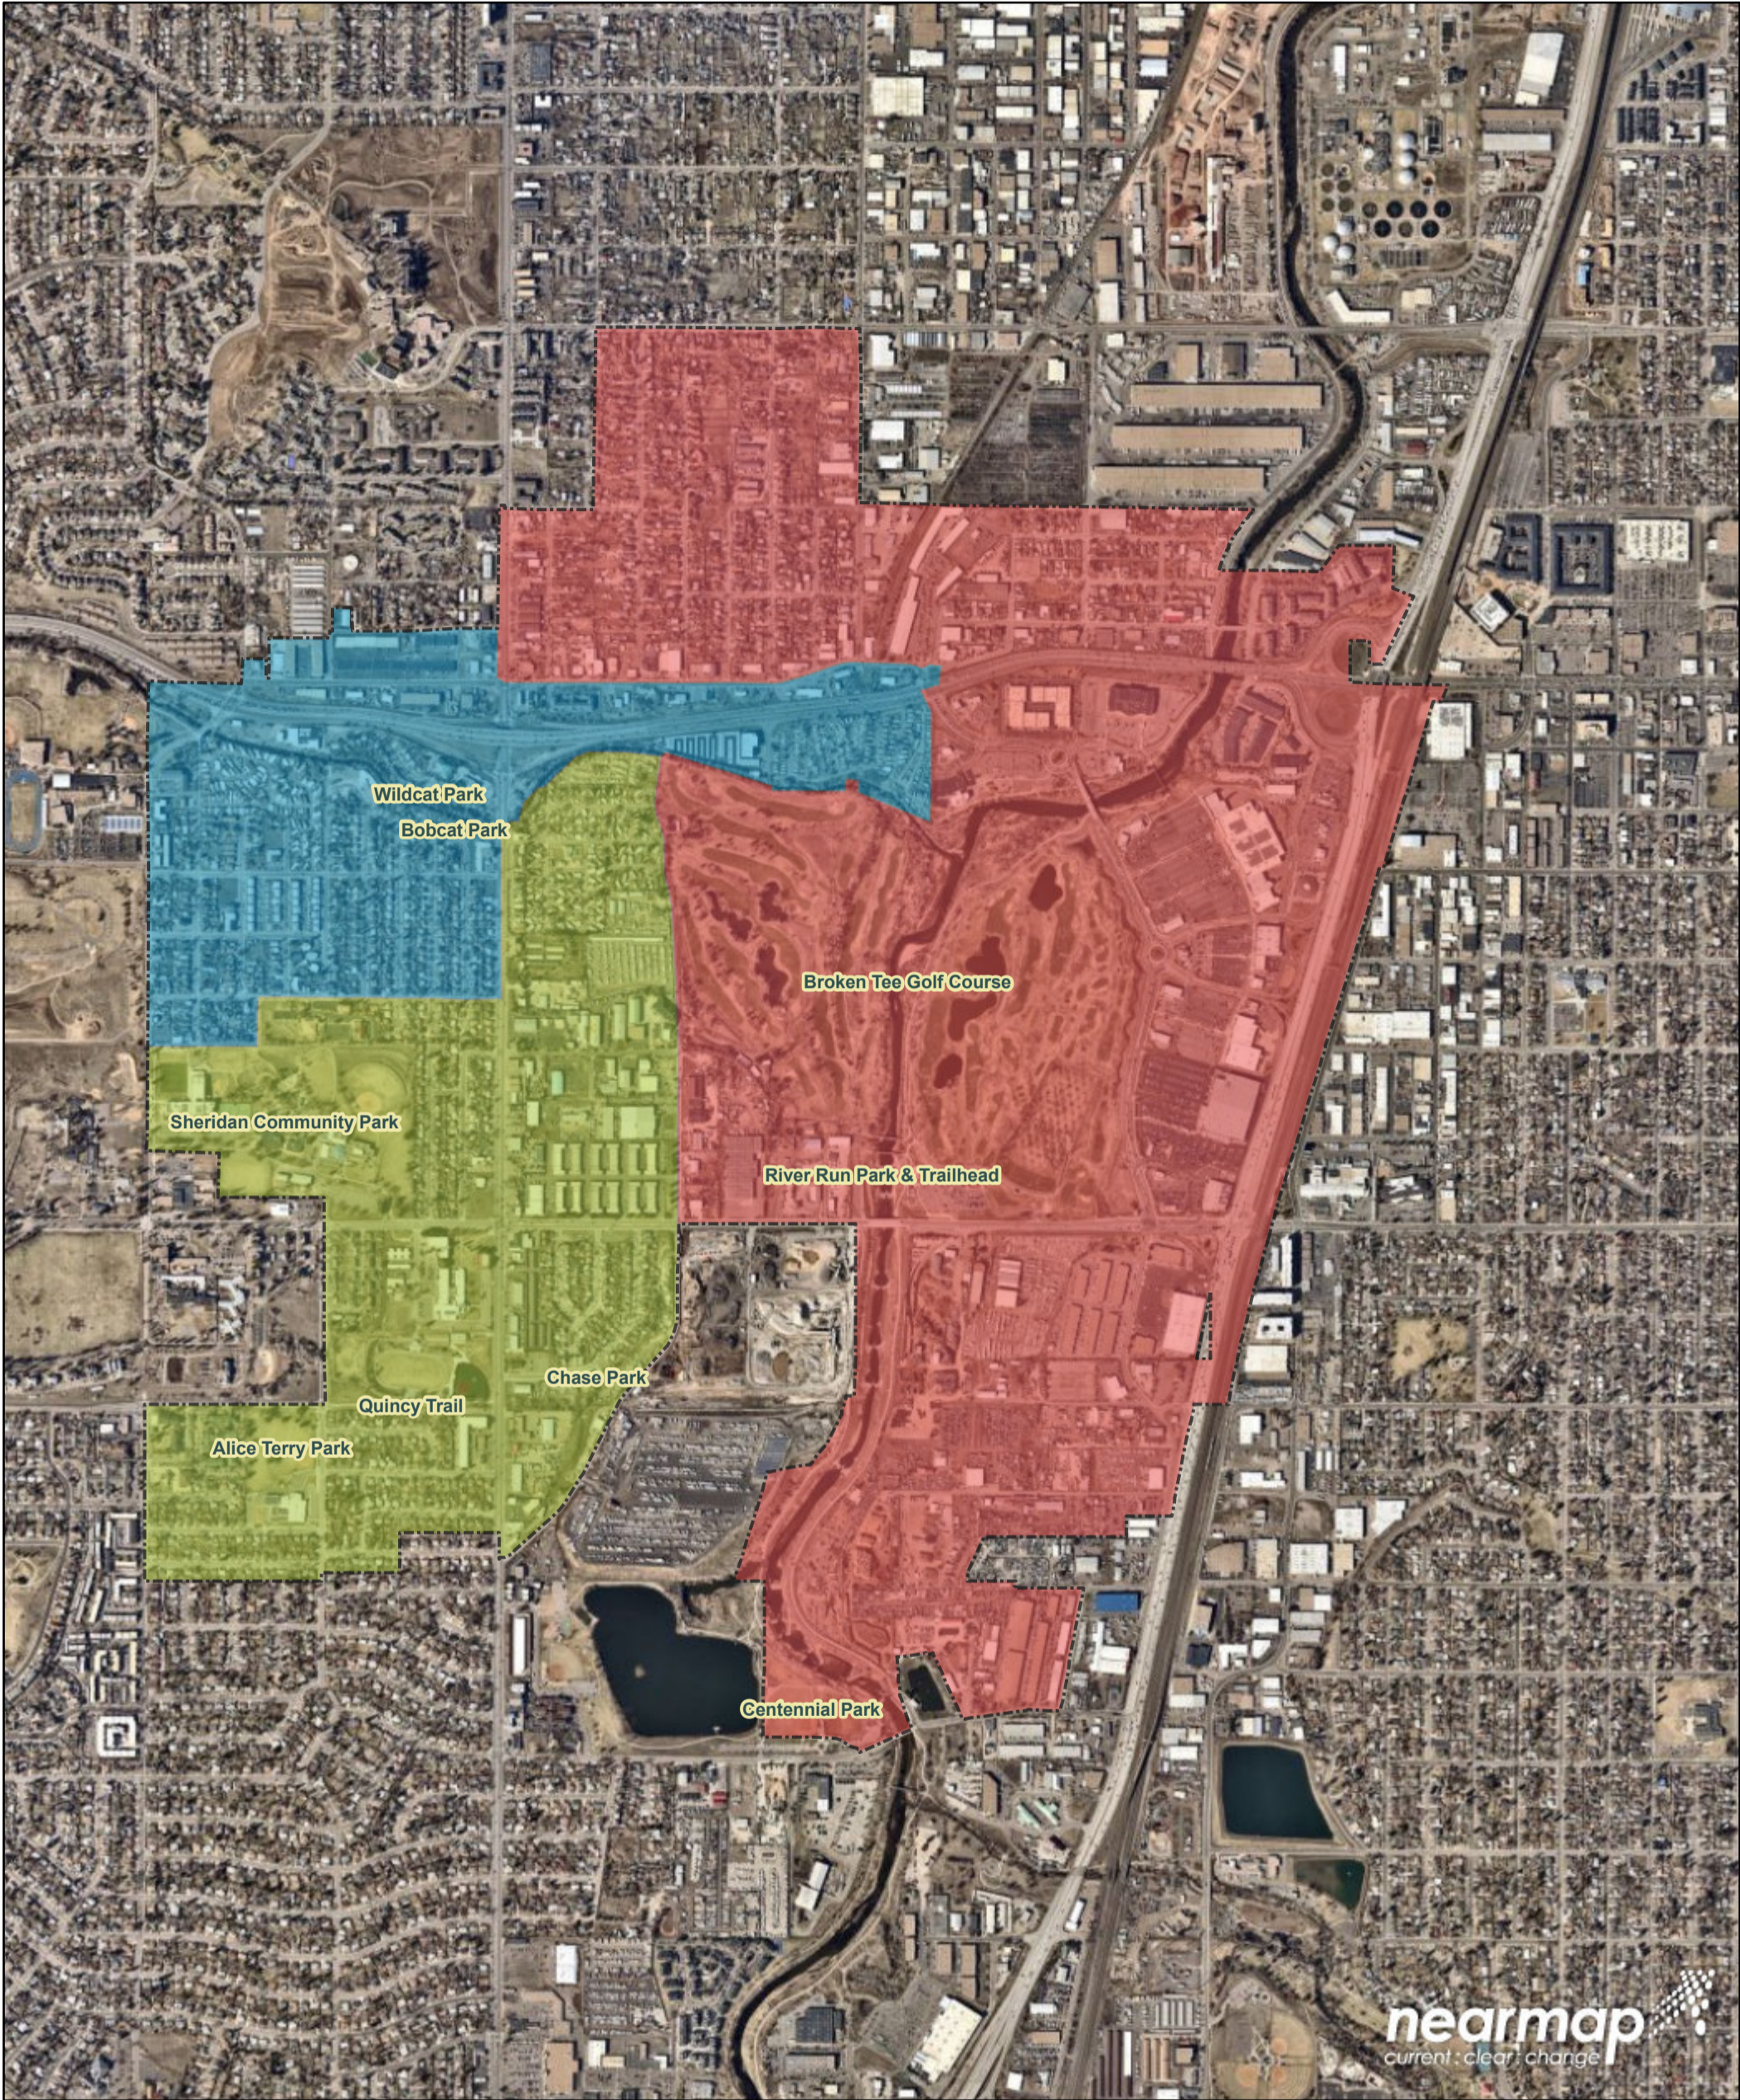

Sheridan, CO. Council Ward Map

5/11/2022, 10:47:24 AM

Wards

- I
- II
- III

Parks Labels

City Limits

1:18,438